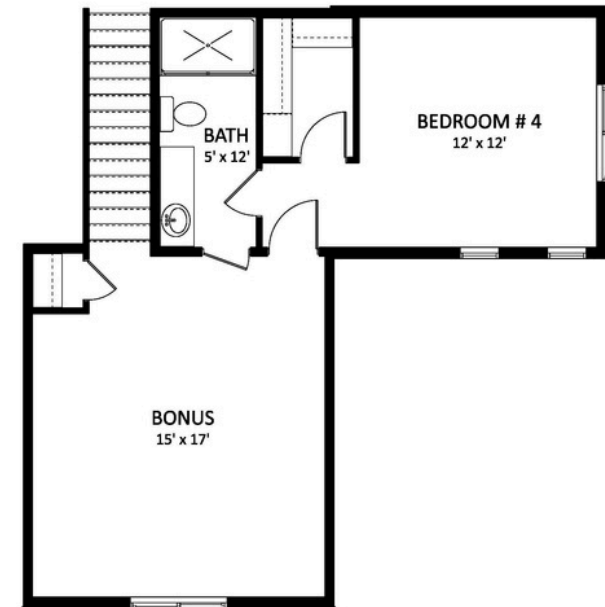

# LEWISTON WITH BONUS

2450 SQ FT.

4 BDRM - 3 BATH

MAIN FLOOR

(DEPICTED ROOM SIZES ARE APPROXIMATE)

SECOND FLOOR