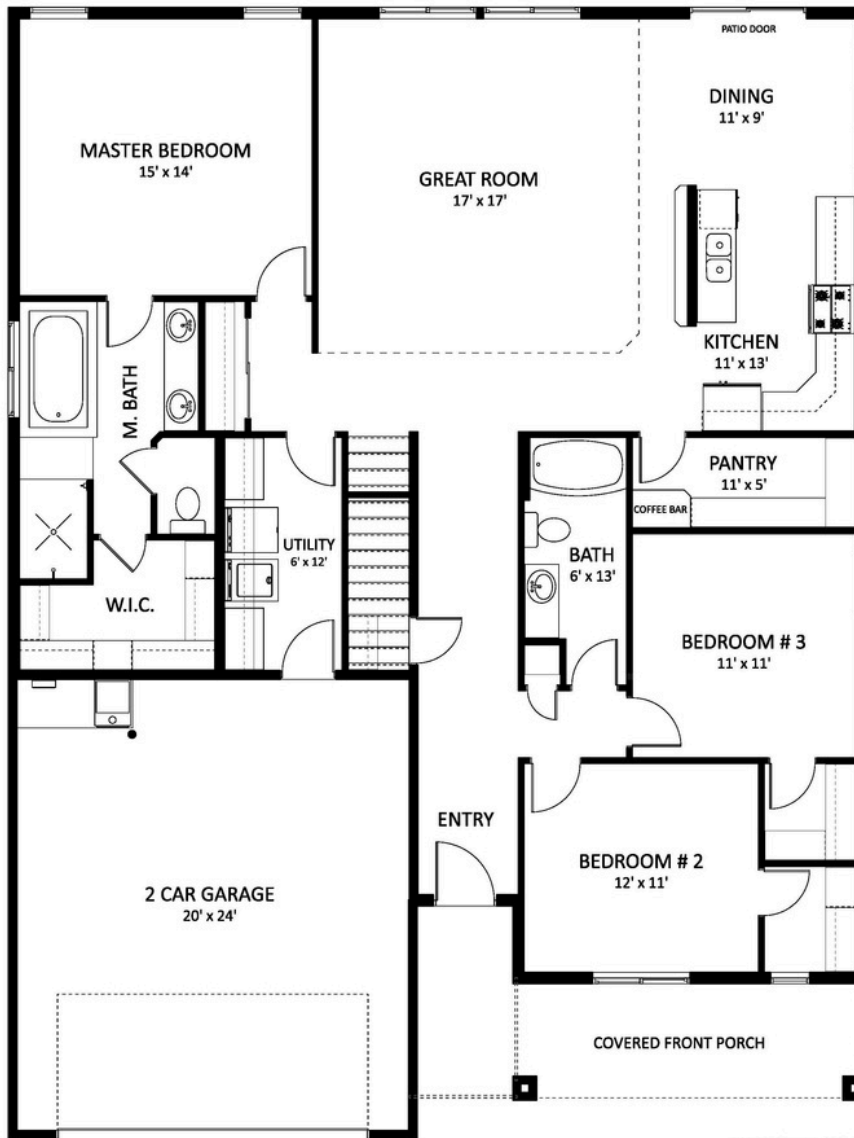

# LEWISTON WITH BONUS

2450 SQ FT.

4 BDRM - 3 BATH

MAIN FLOOR

(DEPICTED ROOM SIZES ARE APPROXIMATE)

SECOND FLOOR